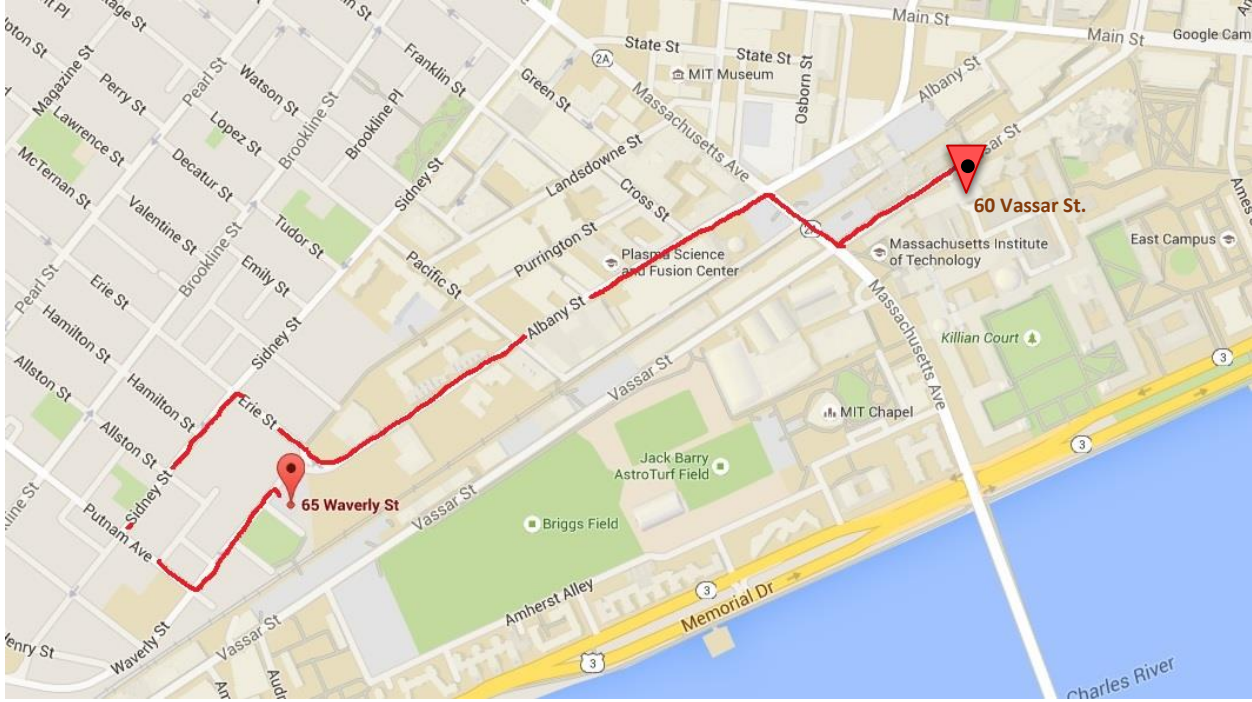

DROP-OFF LOCATION

60 Vassar St. (Building 39 loading area)

All teams must arrive at this location by 8:30 AM on Friday, August 14th.

Finals auditorium location: Building 32 (Stata), room 123

PARKING DIRECTIONS

Drop-off and pick-up location:

60 Vassar St. (Building 39 loading area)

Parking Lot:

65 Waverly St.

If Waverly lot is full, please proceed to: 252 Albany St.